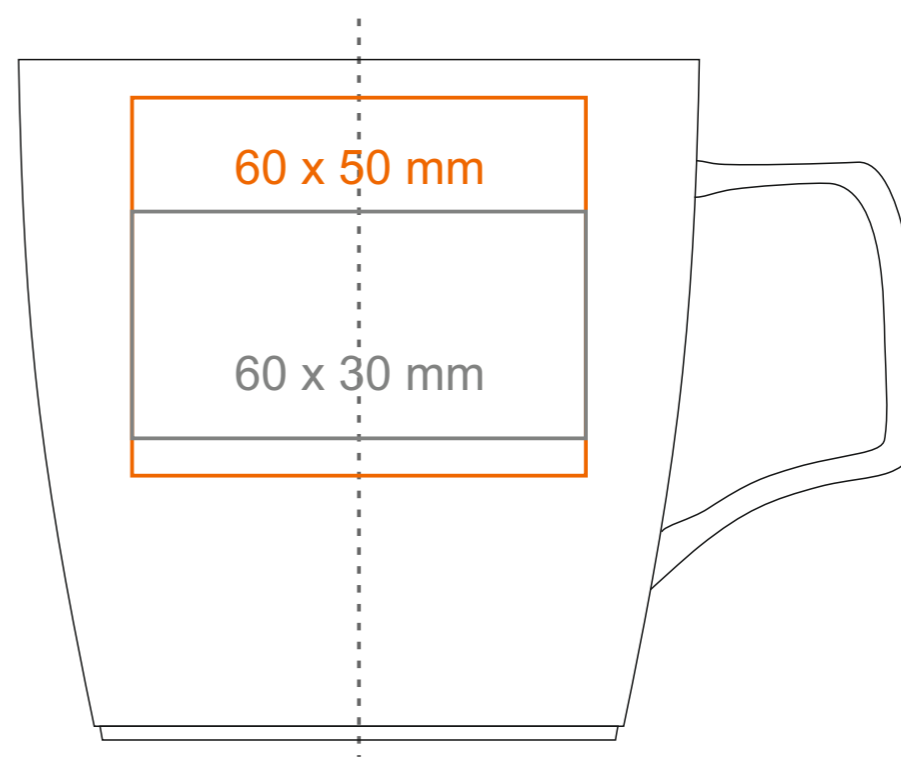

M_465 Barrel Supreme

250 ml / h: 90 mm / Ø 90 mm

Imprint on the handle
 Imprint on the inside
 Imprint on the bottom inside
 Imprint on the bottom outside

- 50 x 10 mm
- 50 x 20 mm
- Ø 40 mm
- Ø 30 mm

*In the case of projects for transfer print running outside of the standard print area, please contact our sales department.

[How to prepare print material](#)

meaning

- Transfer Print
- Sensitive Touch
- Direct Print