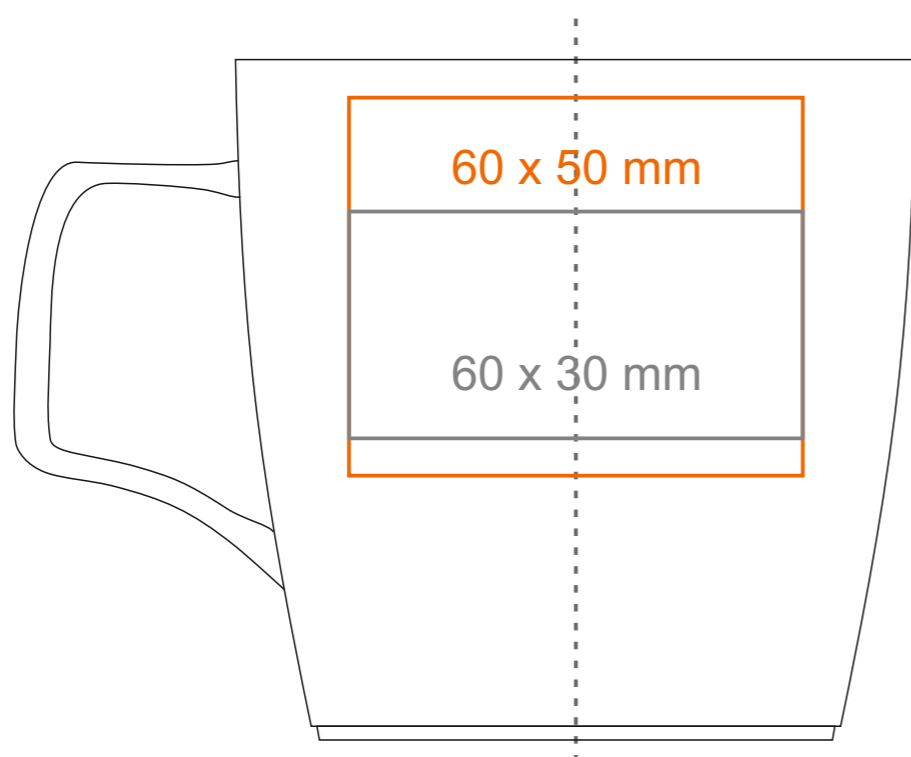

M_465 Barrel Supreme

250 ml / h: 90 mm / Ø 90 mm

Imprint on the handle
 Imprint on the inside
 Imprint on the bottom inside
 Imprint on the bottom outside

- 50 x 10 mm
- 50 x 20 mm
- Ø 40 mm
- Ø 30 mm

*In the case of projects for transfer print running outside of the standard print area, please contact our sales department.

[How to prepare print material](#)

meaning

- Transfer Print
- Sensitive Touch
- Direct Print