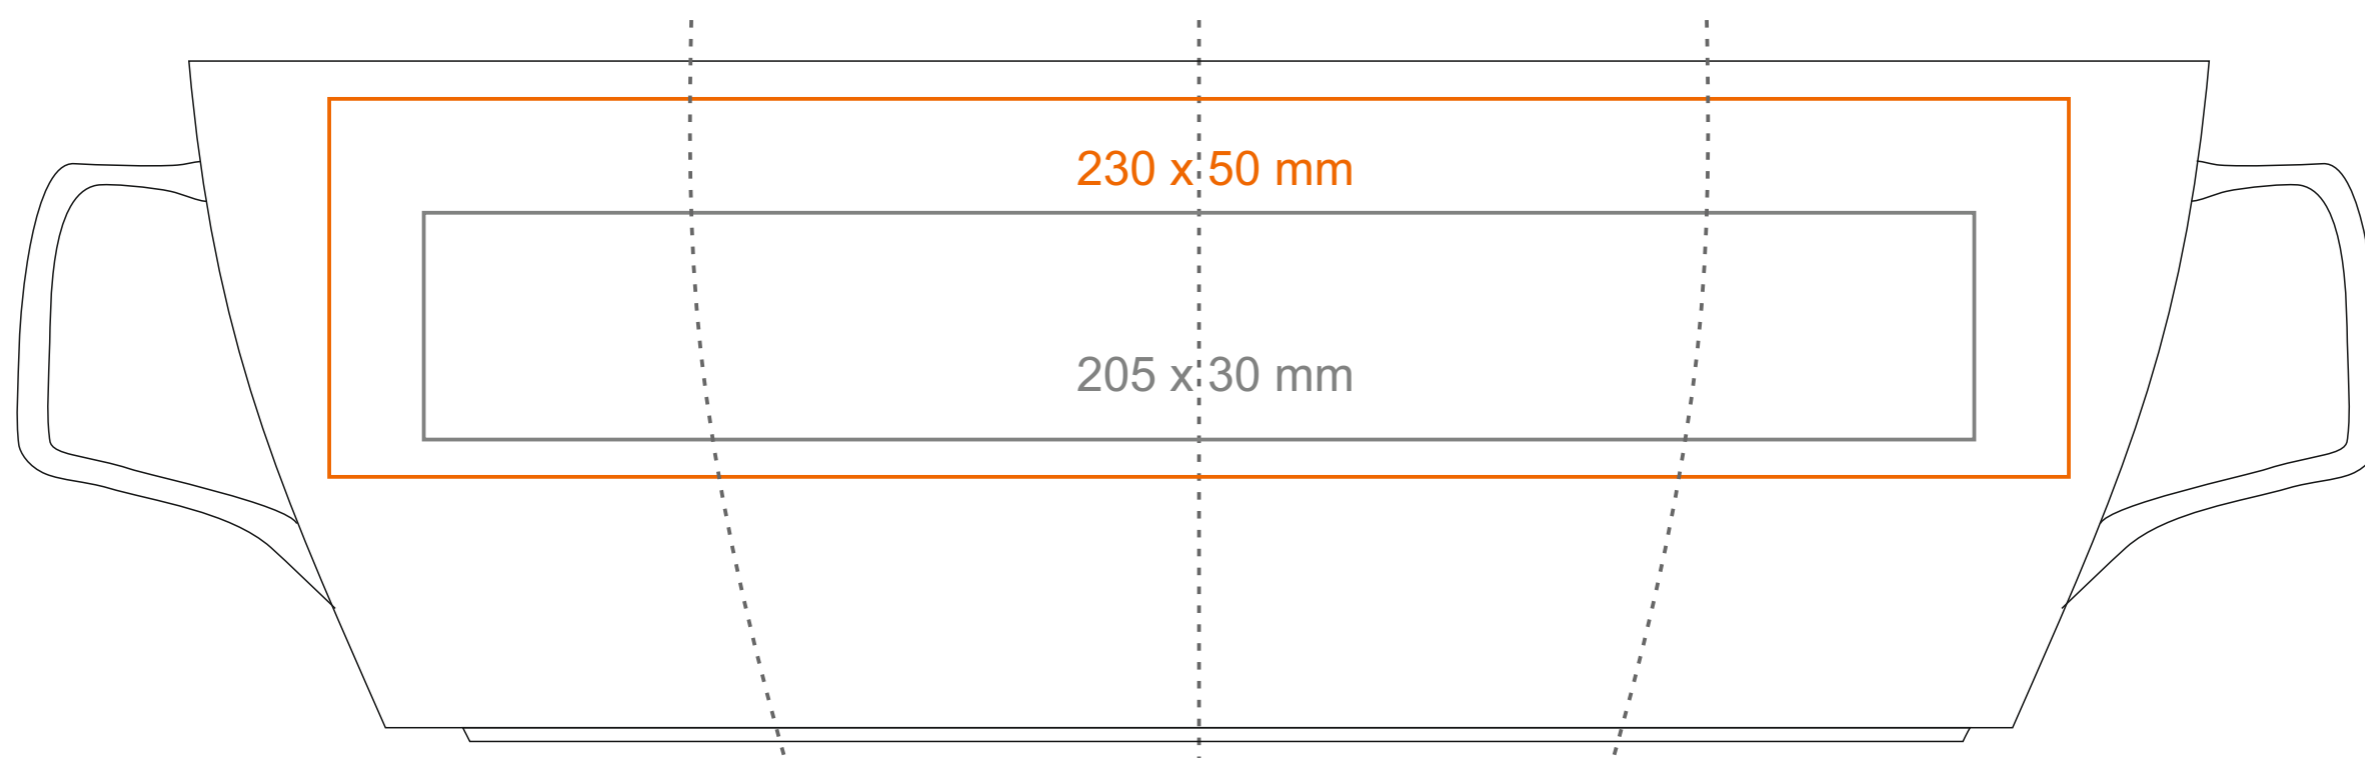

M_465 Barrel Supreme

250 ml / h: 90 mm / Ø 90 mm

Imprint on the handle
 Imprint on the inside
 Imprint on the bottom inside
 Imprint on the bottom outside

- 50 x 10 mm
- 50 x 20 mm
- Ø 40 mm
- Ø 30 mm

*In the case of projects for transfer print running outside of the standard print area, please contact our sales department.

[How to prepare print material](#)

meaning

- Transfer Print
- Sensitive Touch
- Direct Print