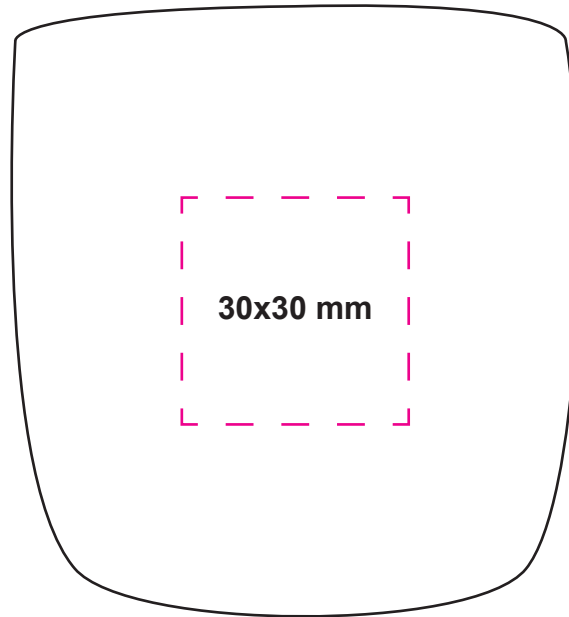

Bamboo Cup

ORDERNUMBER: 0000

The Bamboo Cup is a handmade product.
Since Bamboo is a natural product, the size and shape per cup differs.

ARTWORK 100%

APPROVAL

YOUR SIGNATURE/DATE

Bamboo Cup SPECIFICATIONS:
7,5 cm DIAMETER (it differs from product to product).