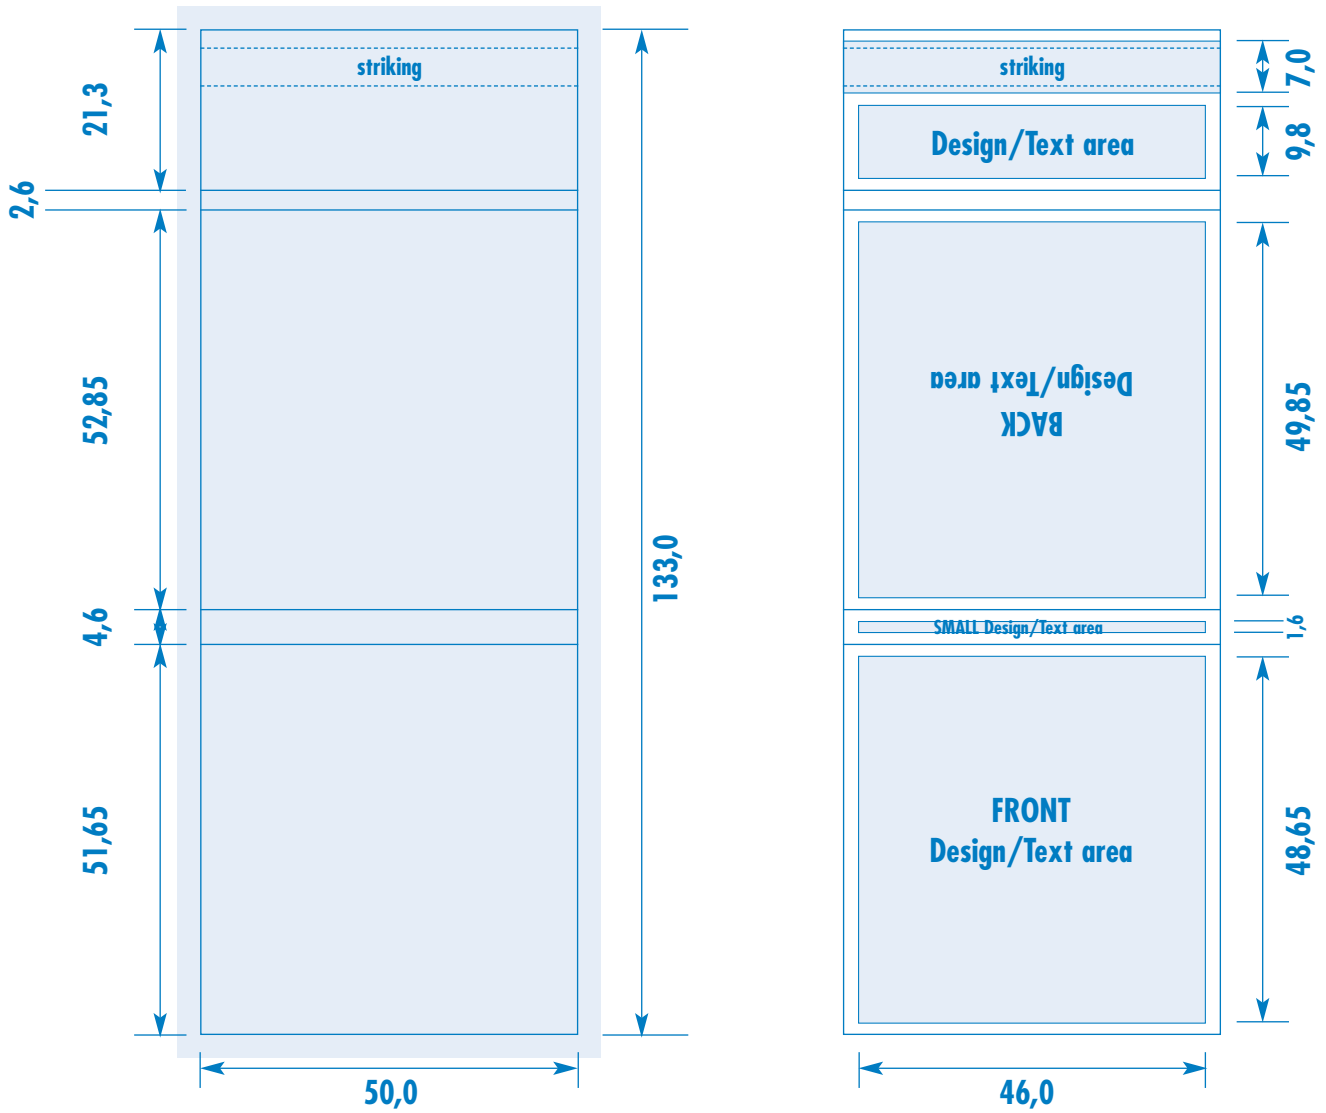

BOX MEASUREMENTS

BMJ20 ADV
Striking front/LONG

2005-03-02:07

Content 20 pc

 = Printing area with 3 mm overlap/bleed
Please do NOT make white spaces for glue & striker

Design/Text areas
= sufficient margin to cut & crease