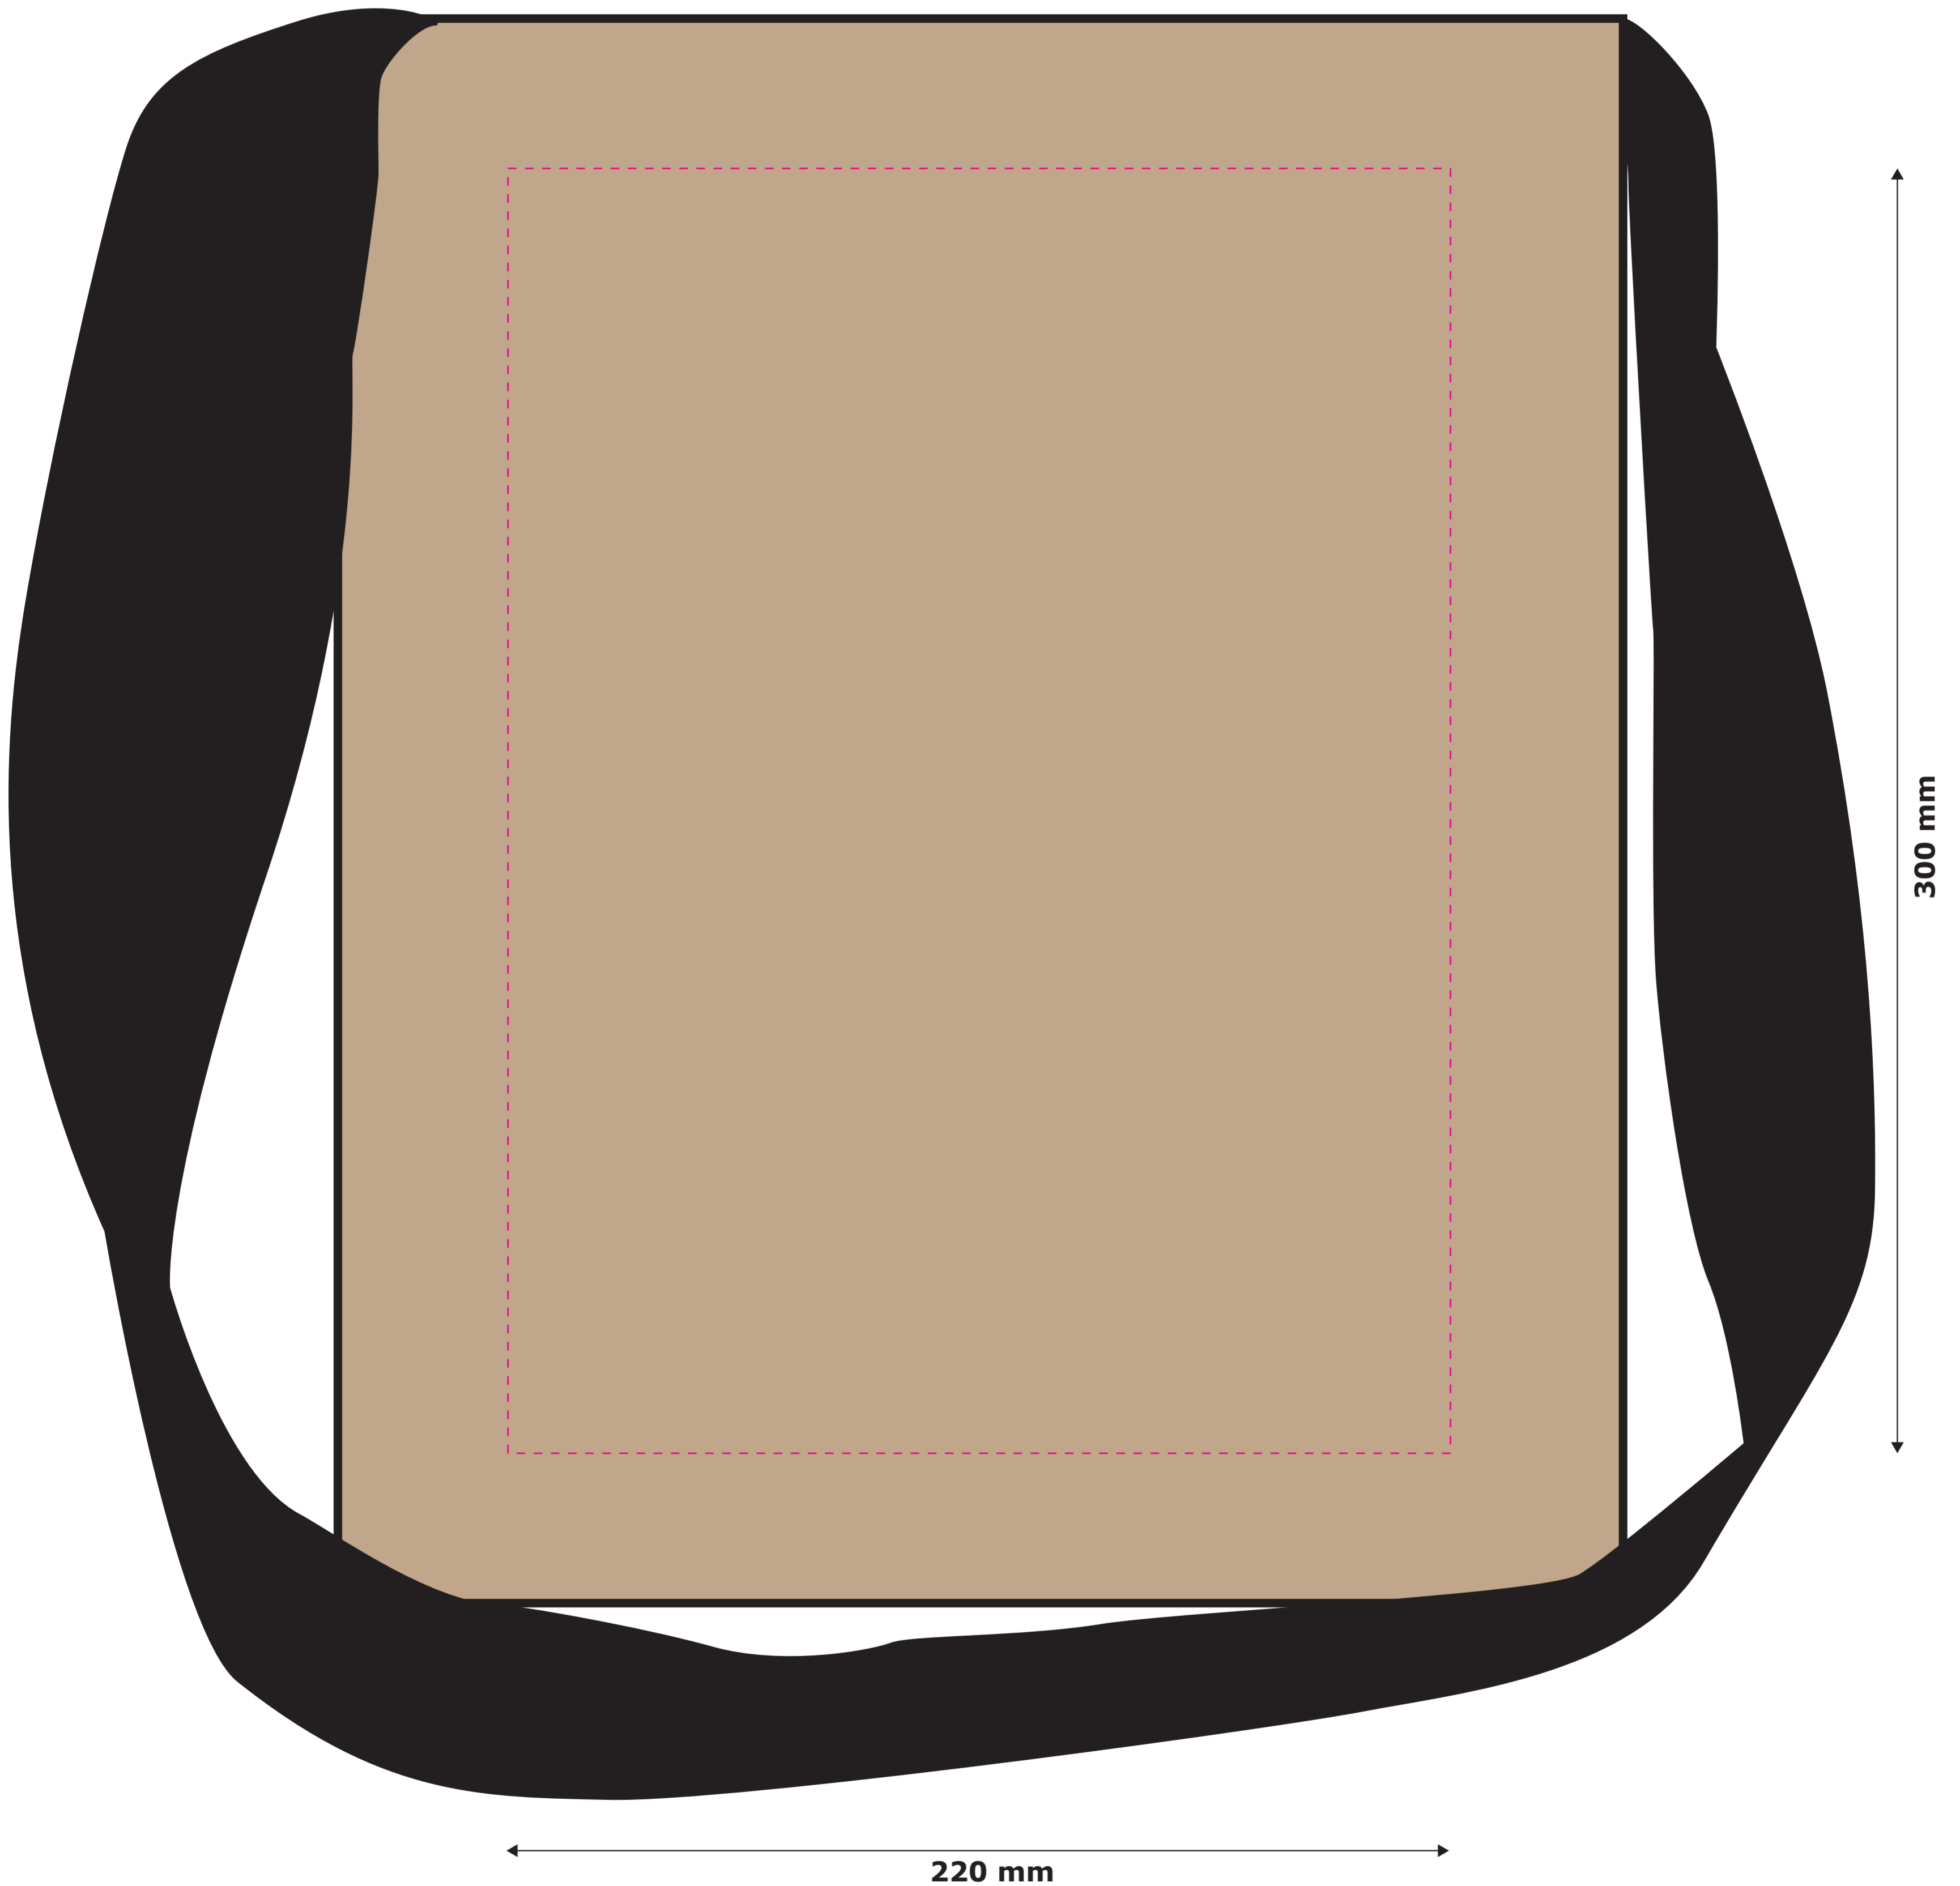

Order-No.:	00000
Model-No.:	123
Color-No.:	11/70
Size:	30 x 37 x 8 cm
Printside:	Front
Printarea:	22 x 30 cm
Printcolours:	<ul style="list-style-type: none"> ■ Colour 1 ■ Colour 2 ■ Colour 3 ■ Colour 4

----- Max. Printarea

Size: 30 x 37 x 8 cm
Material: Paper/Non-Woven (150 gm²)
Shoulder strap: ca. 8 x 120 cm
Printing: max. 4 colours screen-print

Note: Please note, this template is a constructive illustration only and thus is NO colour-proof. Based on different fabrics, slight deviations in colour are inevitable. The dotted outline in magenta indicates the maximum print size and is not flexible in its position, thus overhanging objects shall NOT be cropped.

123 GENF
Paper / Non-Woven

P/NW

cm / size
30 x 37 x 8

120 x 8