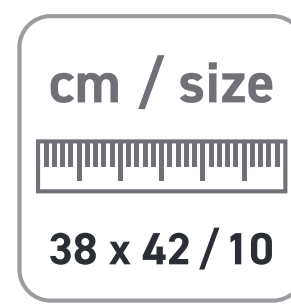

Order-No.: _____
Model-No.: 166 (Made in Germany)
Colour-No.: _____
Size: 38 x 42 / 10 cm
Printside: Frontside
Printarea: 30 x 30 cm
Printcolours: _____

Max. Printarea

PLEASE CHECK CAREFULLY:

- 1. Position / Size**
Is the motiv in the right place and is it the right size?
- 2. Front / Back**
Are the motifs on the right side?
- 3. Printcolours**
Are the Pantone C tones correct?
- 4. Typo / Text**
Are all fonts and texts correct?