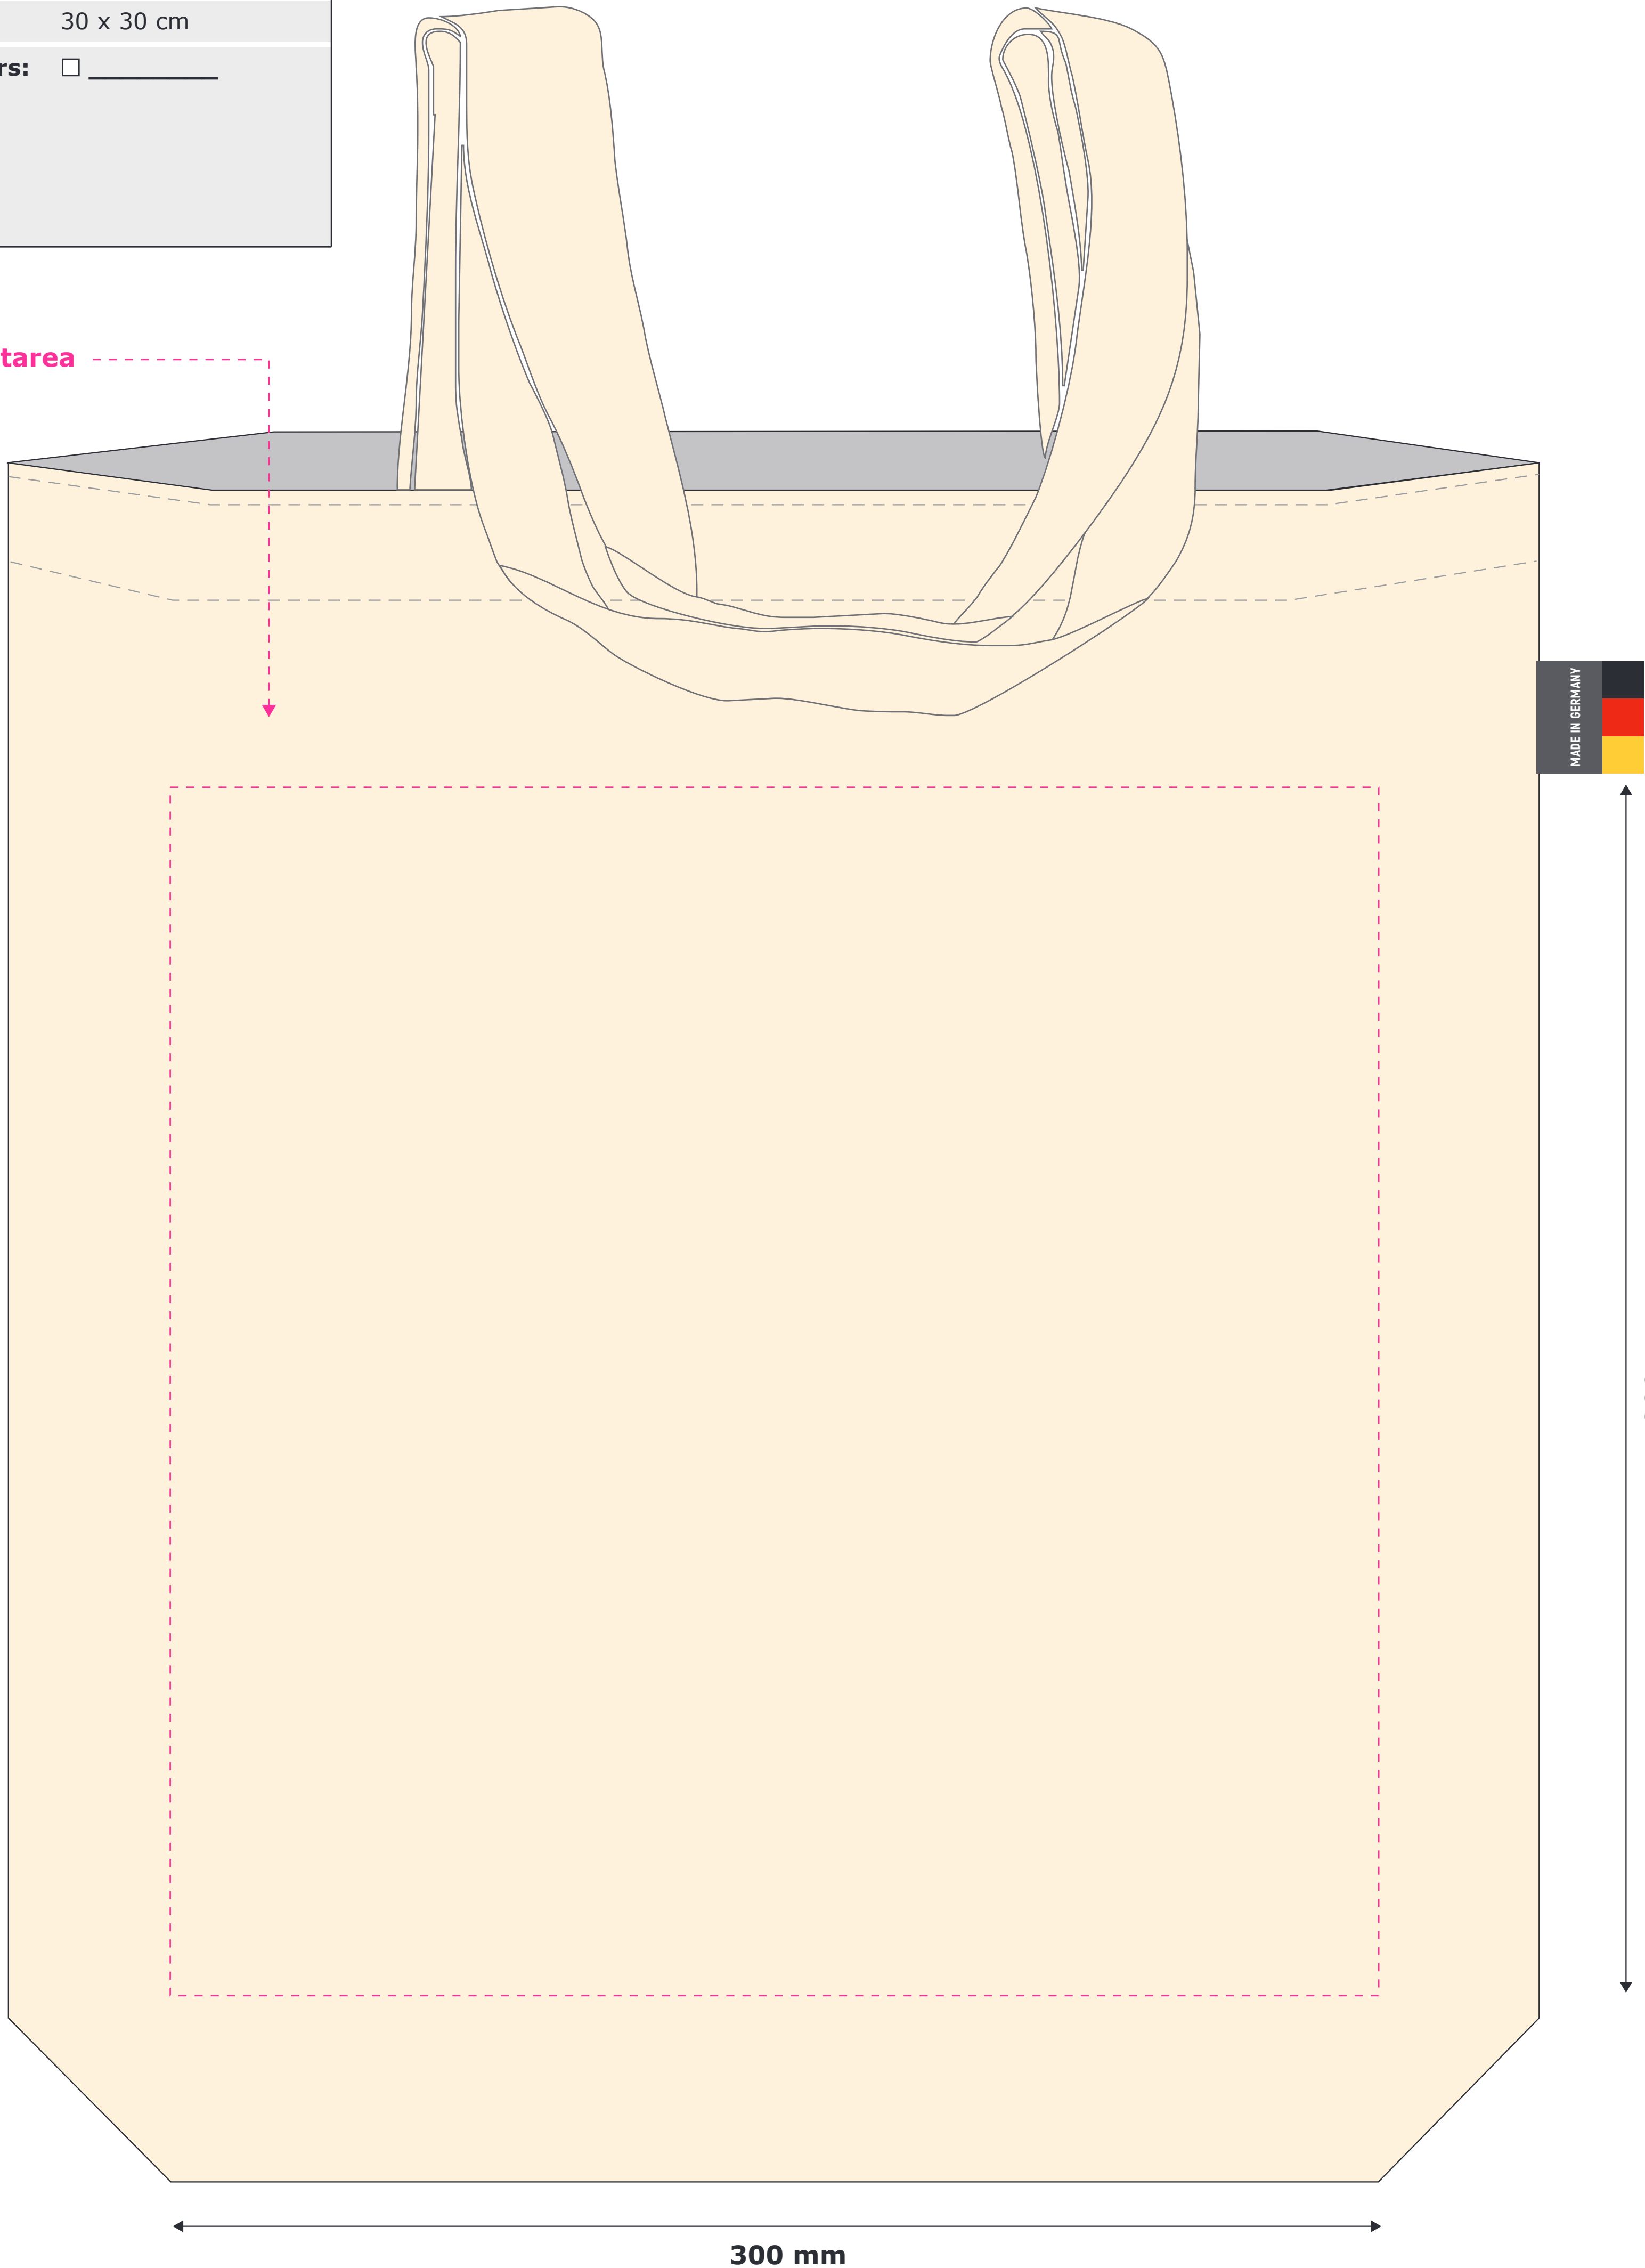

Order-No.: _____
Model-No.: 166 (Made in Germany)
Colour-No.: _____
Size: 38 x 42 / 10 cm
Printside: Frontside
Printarea: 30 x 30 cm
Printcolours: _____

Max. Printarea

PLEASE CHECK CAREFULLY:

- 1. Position / Size**
Is the motiv in the right place and is it the right size?
- 2. Front / Back**
Are the motifs on the right side?
- 3. Printcolours**
Are the Pantone C tones correct?
- 4. Typo / Text**
Are all fonts and texts correct?

NOTE:

The appearance of the printing and bag colors are not binding here.

With the release of this proof, subsequent complaints about facts that are recognizable here are excluded.