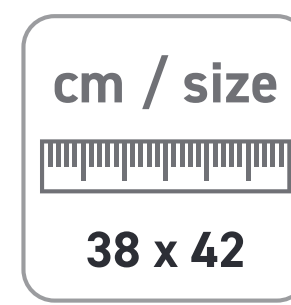

<b>Order-No.:</b>	_____
<b>Model-No.:</b>	<b>165</b> (Made in Germany)
<b>Colour-No.:</b>	<b>10</b>
<b>Size:</b>	38 x 42 cm
<b>Printside:</b>	<b>Frontside</b>
<b>Printarea:</b>	30 x 30 cm
<b>Printcolours:</b>	<input type="checkbox"/> _____

**Max. Printarea**

300 mm

300 mm

**PLEASE CHECK CAREFULLY:**

- 1. Position / Size**  
Is the motif in the right place and is it the right size?
- 2. Front / Back**  
Are the motifs on the right side?
- 3. Printcolours**  
Are the Pantone C tones correct?
- 4. Typo / Text**  
Are all fonts and texts correct?