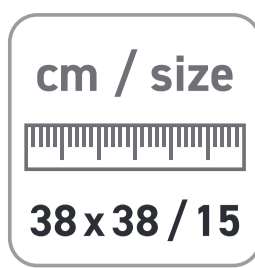

<b>Order-No.:</b>	_____
<b>Model-No.:</b>	<b>150</b>
<b>Colour-No.:</b>	<b>70</b>
<b>Size:</b>	38 x 38 x 15 cm
<b>Printside:</b>	<b>Frontside</b>
<b>Printarea:</b>	22 x 20 cm
<b>Printcolours:</b>	<input type="checkbox"/> _____

Max. Printarea

200 mm

ca. 90 mm

220 mm

**PLEASE CHECK CAREFULLY:**

- 1. Position / Size**  
Is the motiv in the right place and is it the right size?
- 2. Front / Back**  
Are the motifs on the right side?
- 3. Printcolours**  
Are the Pantone C tones correct?
- 4. Typo / Text**  
Are all fonts and texts correct?