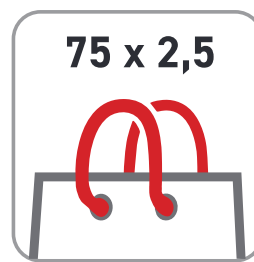

Order-No.:	_____
Model-No.:	138
Colour-No.:	10/___
Size:	38 x 42 x 10 cm
Printside:	Frontside
Printarea:	30 x 30 cm
Printcolours:	<input type="checkbox"/> _____

Max. Printarea

PLEASE CHECK CAREFULLY:

- 1. Position / Size**
Is the motif in the right place and is it the right size?
- 2. Front / Back**
Are the motifs on the right side?
- 3. Printcolours**
Are the Pantone C tones correct?
- 4. Typo / Text**
Are all fonts and texts correct?