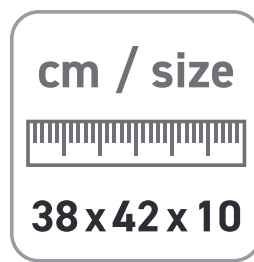

Order-No.:	_____
Model-No.:	138
Colour-No.:	10/___
Size:	38 x 42 x 10 cm
Printside:	Frontside
Printarea:	30 x 30 cm
Printcolours:	<input type="checkbox"/> _____

Max. Printarea

PLEASE CHECK CAREFULLY:

- 1. Position / Size**
Is the motif in the right place and is it the right size?
- 2. Front / Back**
Are the motifs on the right side?
- 3. Printcolours**
Are the Pantone C tones correct?
- 4. Typo / Text**
Are all fonts and texts correct?