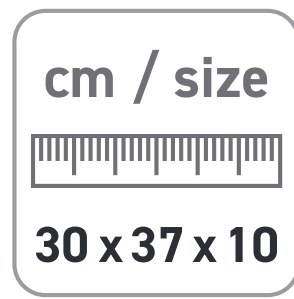

Order-No.:	_____
Model-No.:	147
Colour-No.:	10/70
Size:	30 x 37 x 10 cm
Printside:	Frontside
Printarea:	22 x 26 cm
Printcolours:	<input type="checkbox"/> _____

Max. Printarea

PLEASE CHECK CAREFULLY:

- 1. Position / Size**
Is the motif in the right place and is it the right size?
- 2. Front / Back**
Are the motifs on the right side?
- 3. Printcolours**
Are the Pantone C tones correct?
- 4. Typo / Text**
Are all fonts and texts correct?