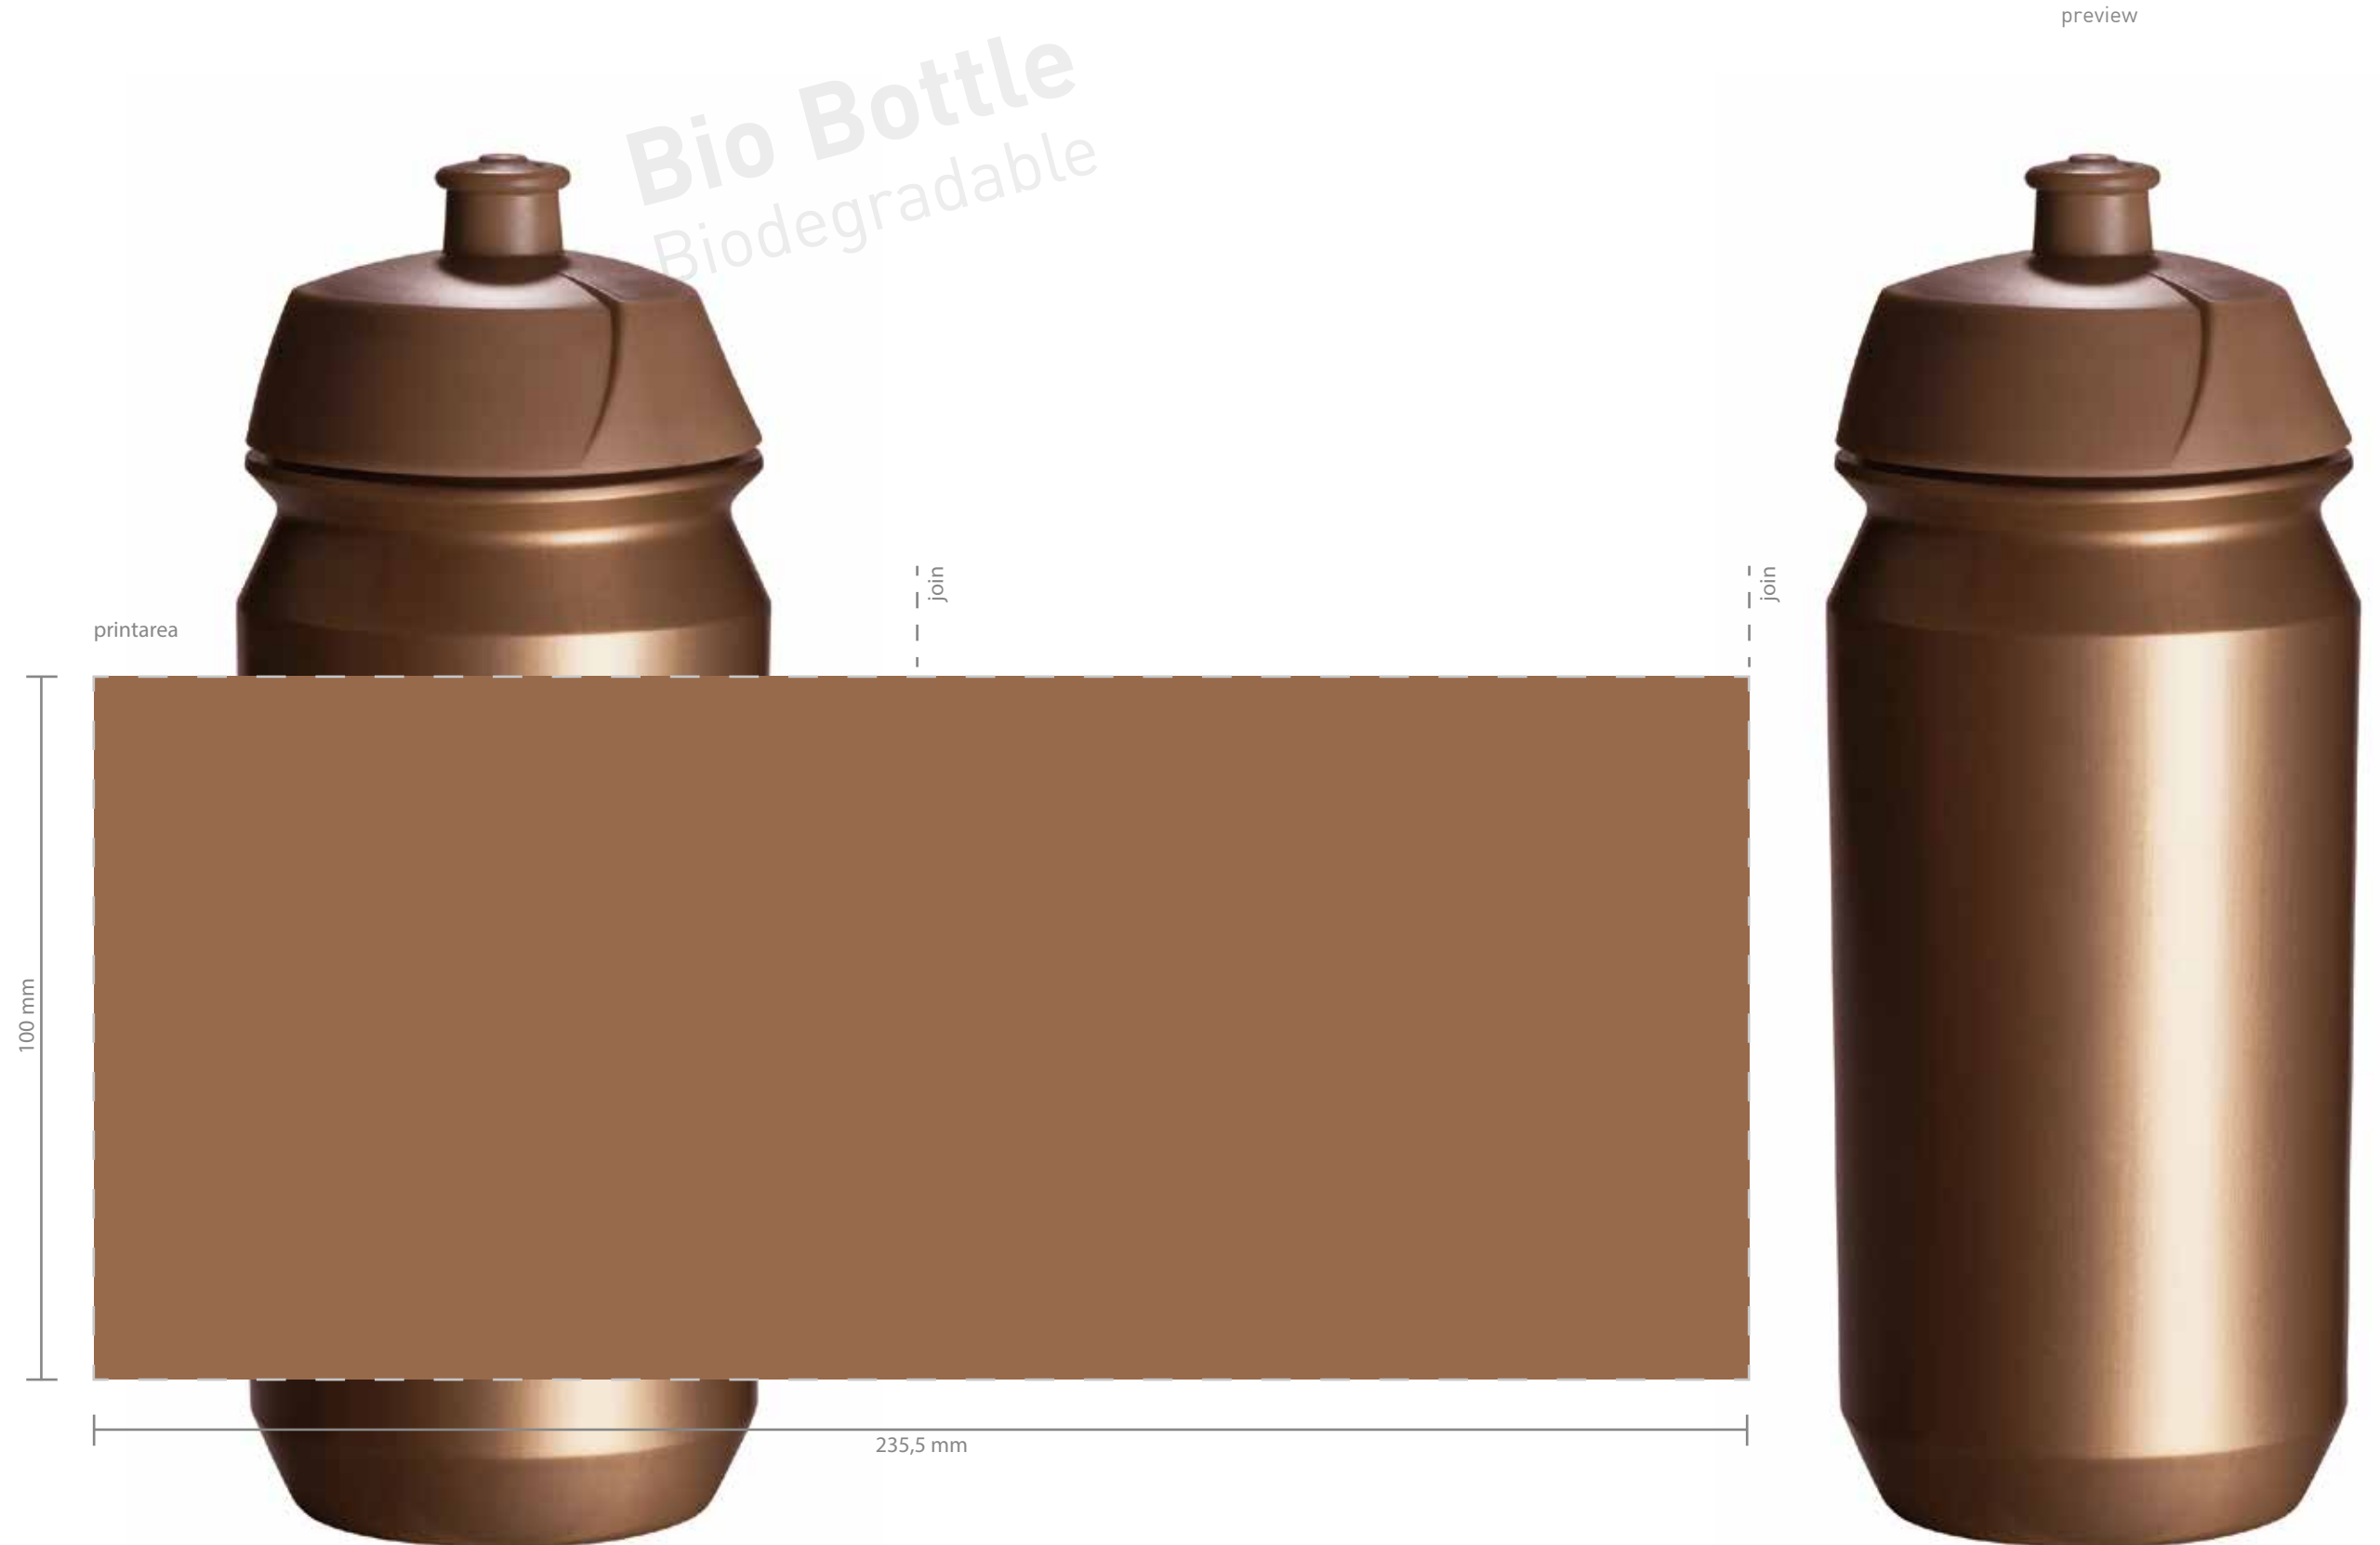

Job name ..

Date daymonth 2020

Model Shiva B10-Bottle

Size 500ml

Bottle colour Bronze 876

Cap colour Bronze 876

Pull lid colour Bronze 876

Print colour 1 ☐ PMS

Print colour 2 ☐ PMS

Print colour 3 ☐ PMS

Print colour 4 ☐ PMS

Print colour 5 ☐ PMS

Print colour 6 ☐ PMS

Sign for approval:

Name: .....

Date: .....

Signature: .....

Only valid together with approved Order Confirmation (OC).

Once approved, we take no responsibility for artwork or production errors.

In order to avoid a production delay, please confirm within 24 hrs.

The bio logo is optional, available in 2 designs.

Please ask us if you want to add it as part of your design.

Bio Bottle — biodegradable

! By approving this visual, you accept the following deviations:

1. When printing on coloured bottles, it is necessary to print a white underlay first. In some cases an outline is visible.
2. Dark bottles are more sensitive to scratches and scuff marks.
3. When printing a multiple colour design, where the colours meet a 0,5 mm tolerance in closure must be accepted.
4. When printing full colour process CMYK, the end result is mat, pixelated and can deviate from the visual proof. Our raster size is 34 dpi.

Bottles are dishwasher safe up to 40° C !