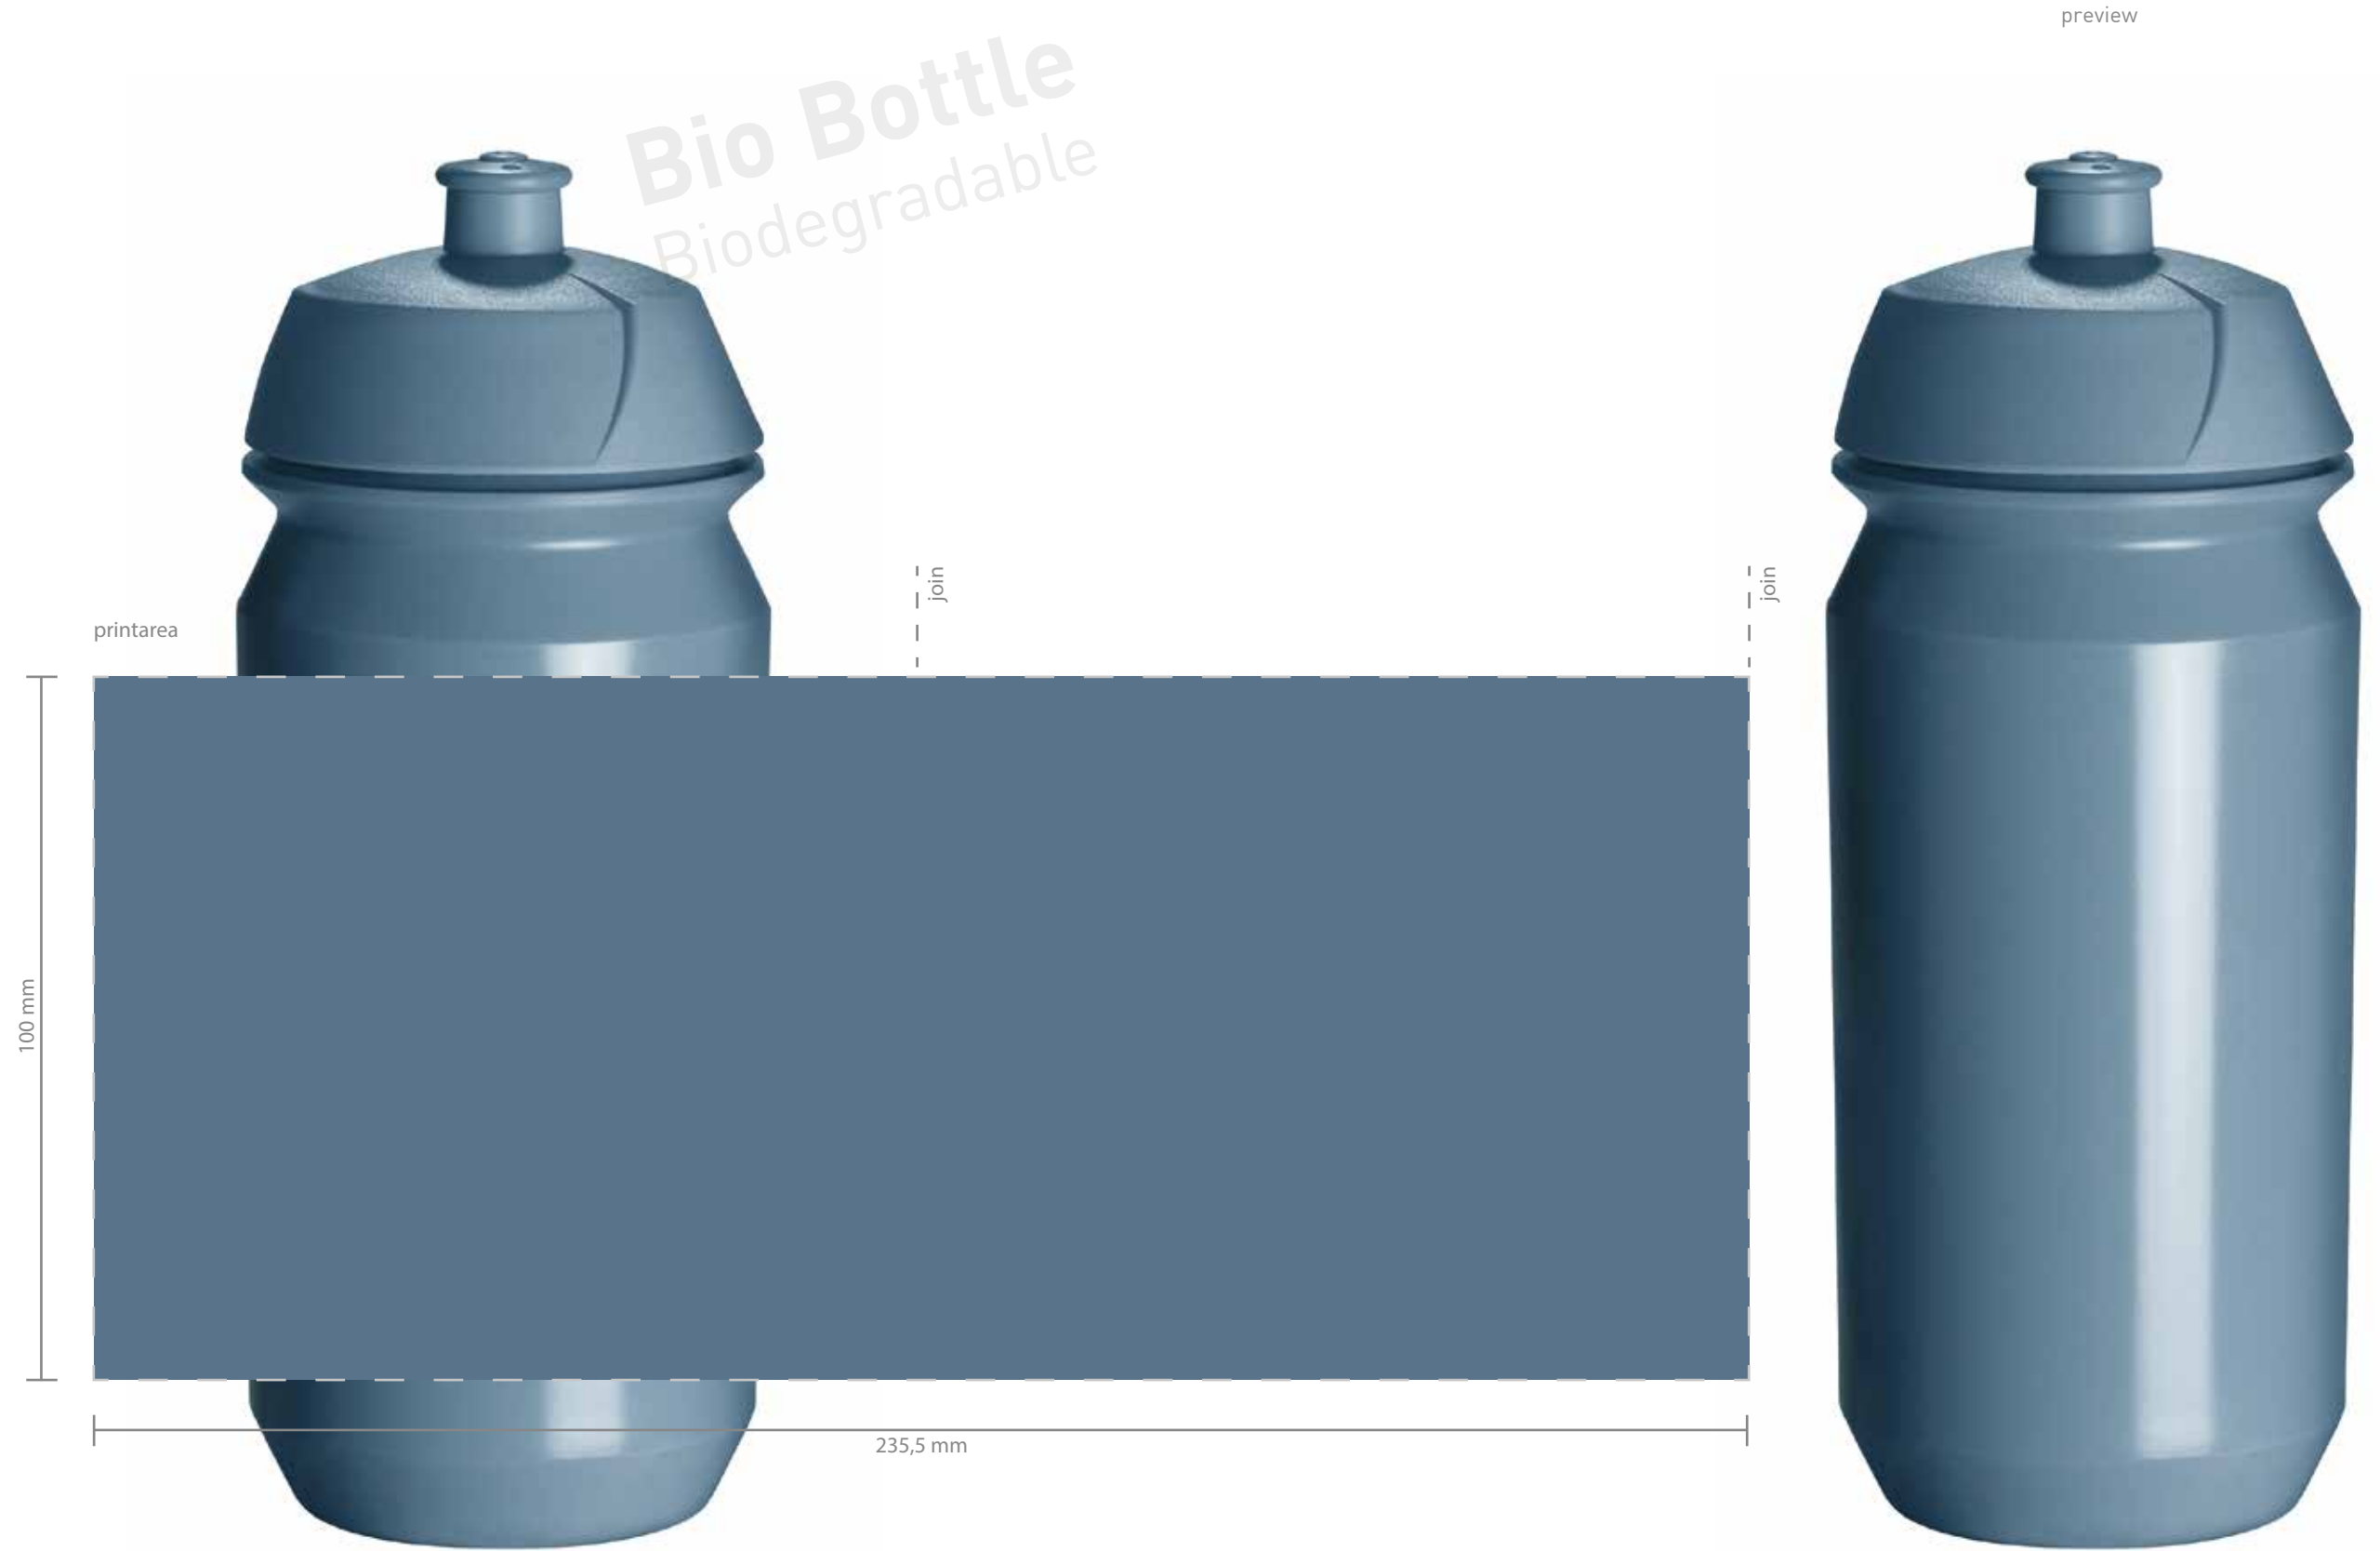

The bio logo is optional, available in 2 designs.

Please ask us if you want to add it as part of your design.

- ! By approving this visual, you accept the following deviations:
1. When printing on coloured bottles, it is necessary to print a white underlay first. In some cases an outline is visible.
 2. Dark bottles are more sensitive to scratches and scuff marks.
 3. When printing a multiple colour design, where the colours meet a 0,5 mm tolerance in closure must be accepted.
 4. When printing full colour process CMYK, the end result is mat, pixelated and can deviate from the visual proof. Our raster size is 34 dpi.
- Bottles are dishwasher safe up to 40° C !