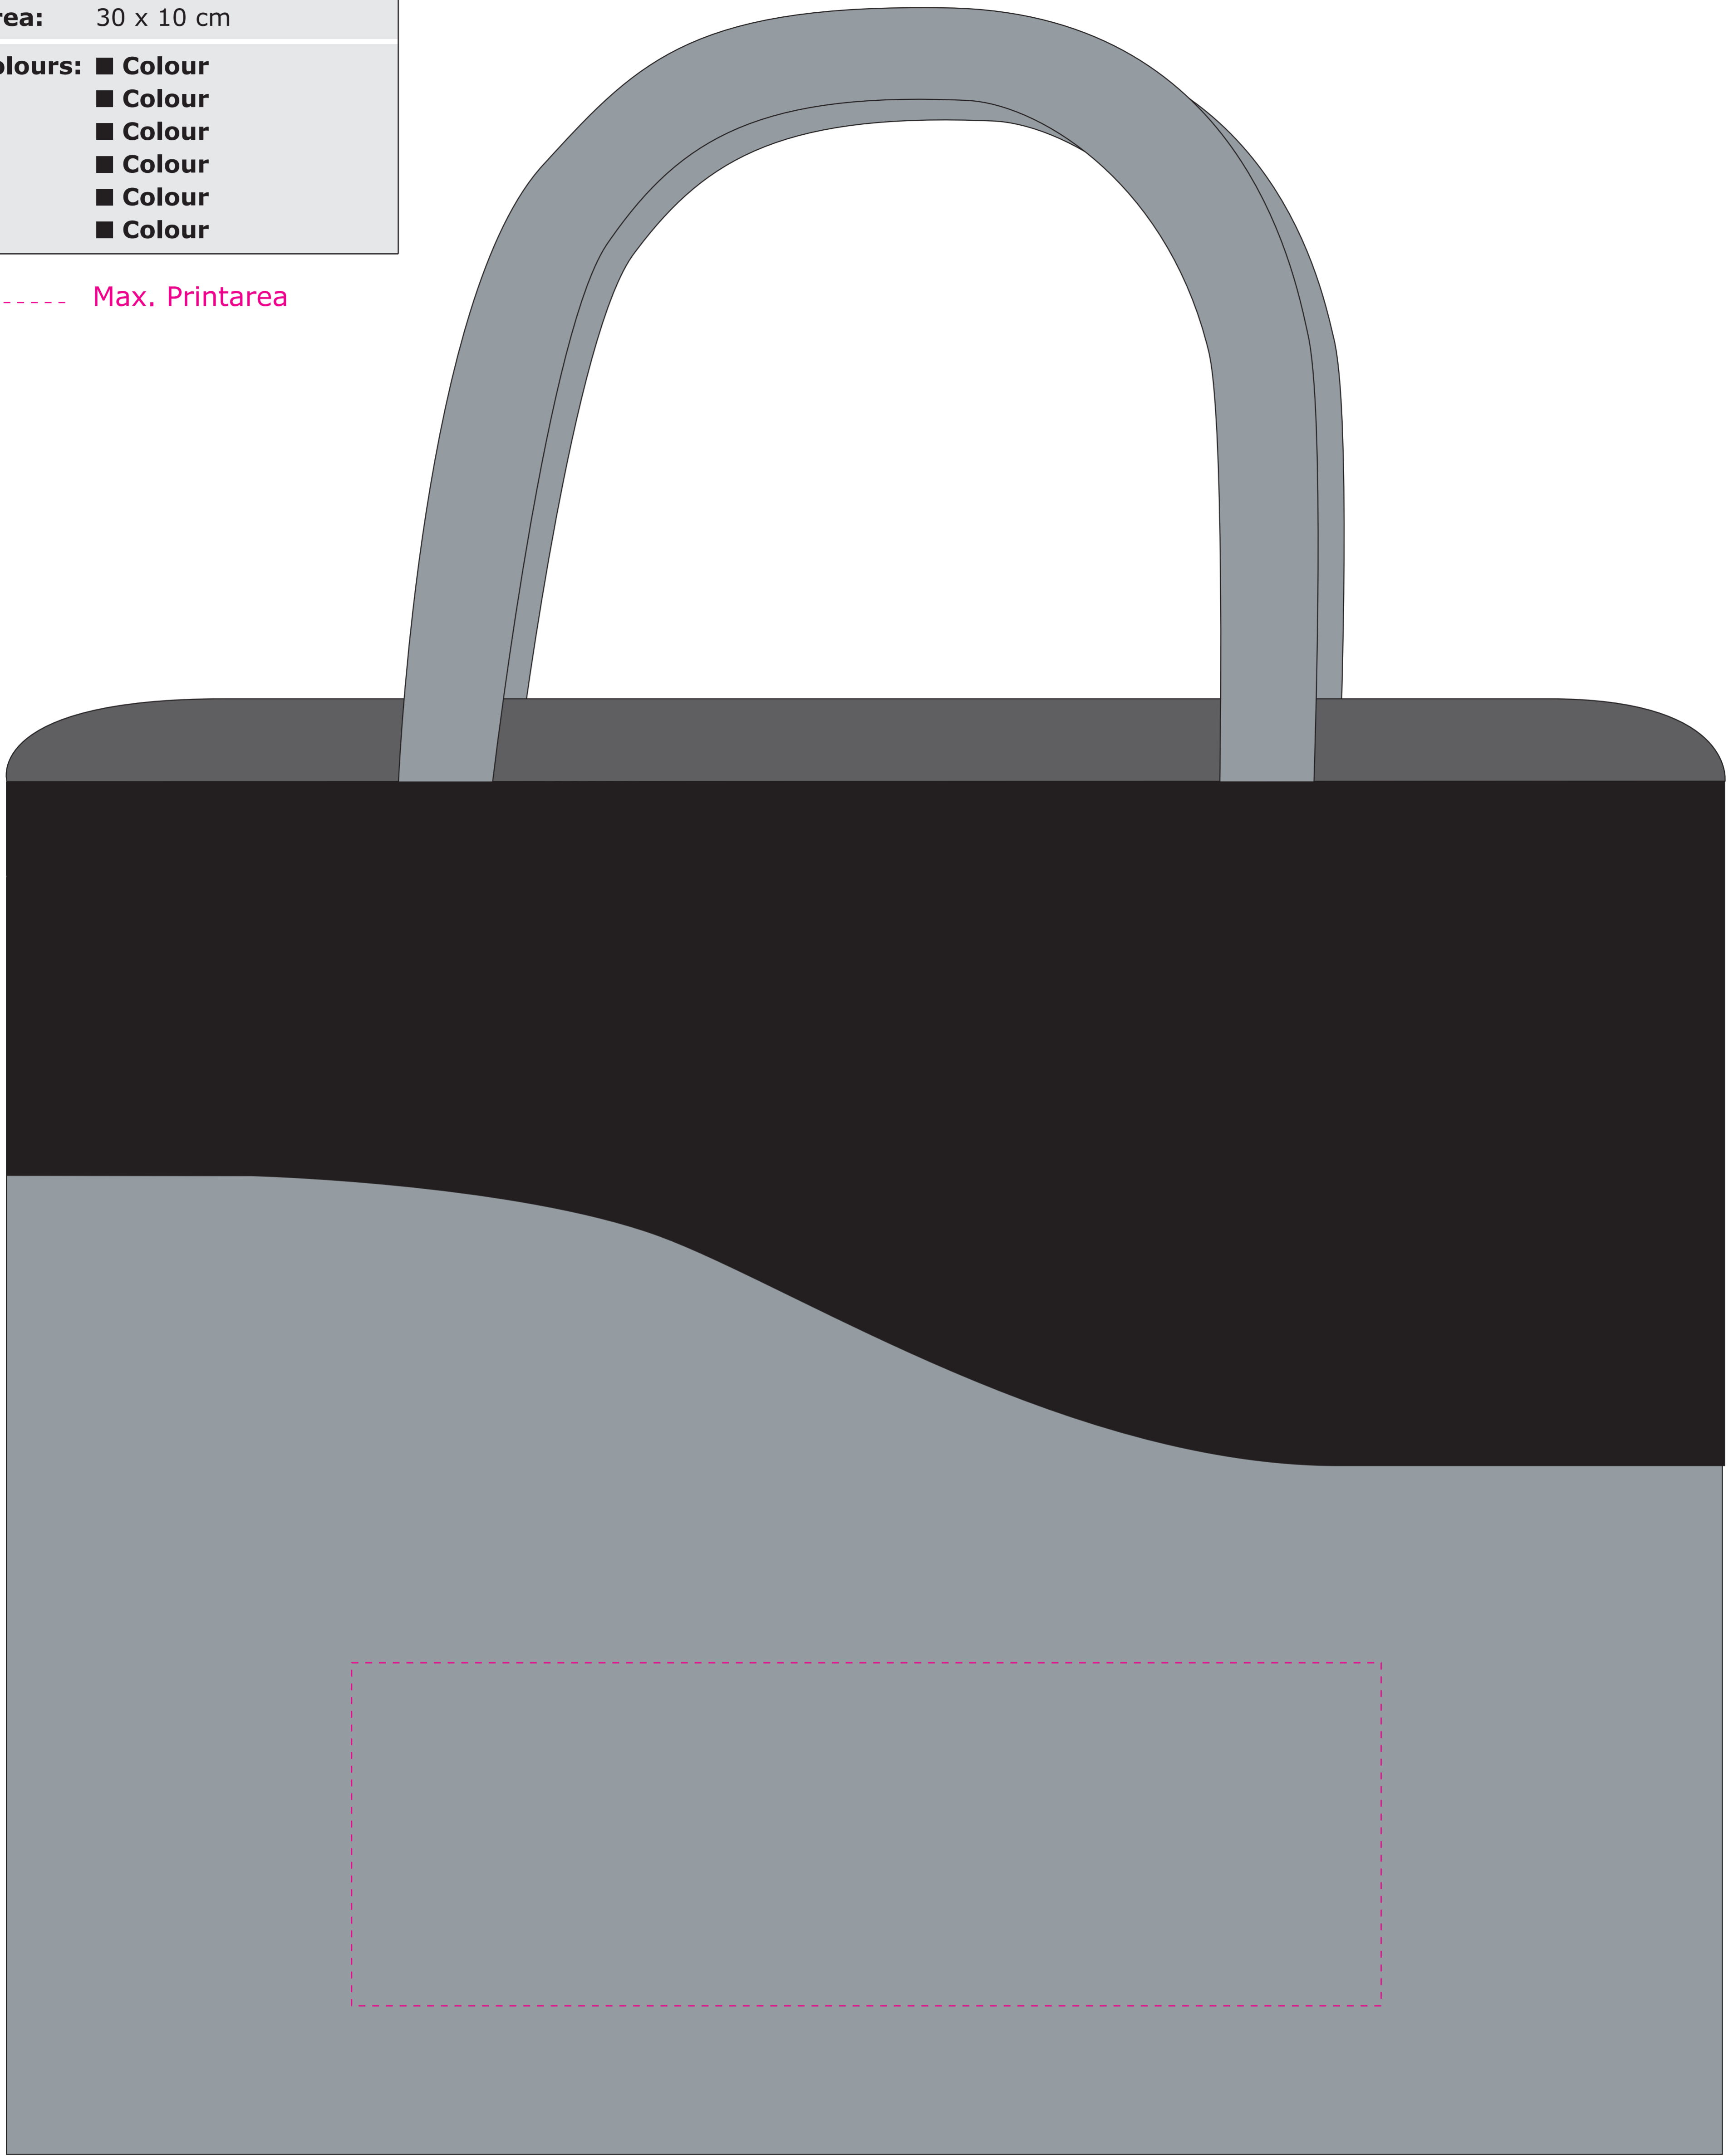

Order-No.:	00000
Model-No.:	92
Color-No.:	___ /70
Size:	50 x 40 / 12 cm
Printside:	Front
Printarea:	30 x 10 cm
Printcolours:	<ul style="list-style-type: none"> ■ Colour ■ Colour ■ Colour ■ Colour ■ Colour ■ Colour

----- Max. Printarea

←----- 300 mm -----→

100 mm

Cotton Bag: 50 x 40 / 12 cm
Material: Non-Woven (80 gm²)
Long Handles: ca. 3 x 60 cm
Printing: max. 6 colours screen-print

Note:
 Please note, this template is a constructive illustration only and thus is NO colour-proof. Based on different fabrics, slight deviations in colour are inevitable. The dotted outline in magenta indicates the maximum print size and is not flexible in its position, thus overhanging objects shall NOT be cropped.