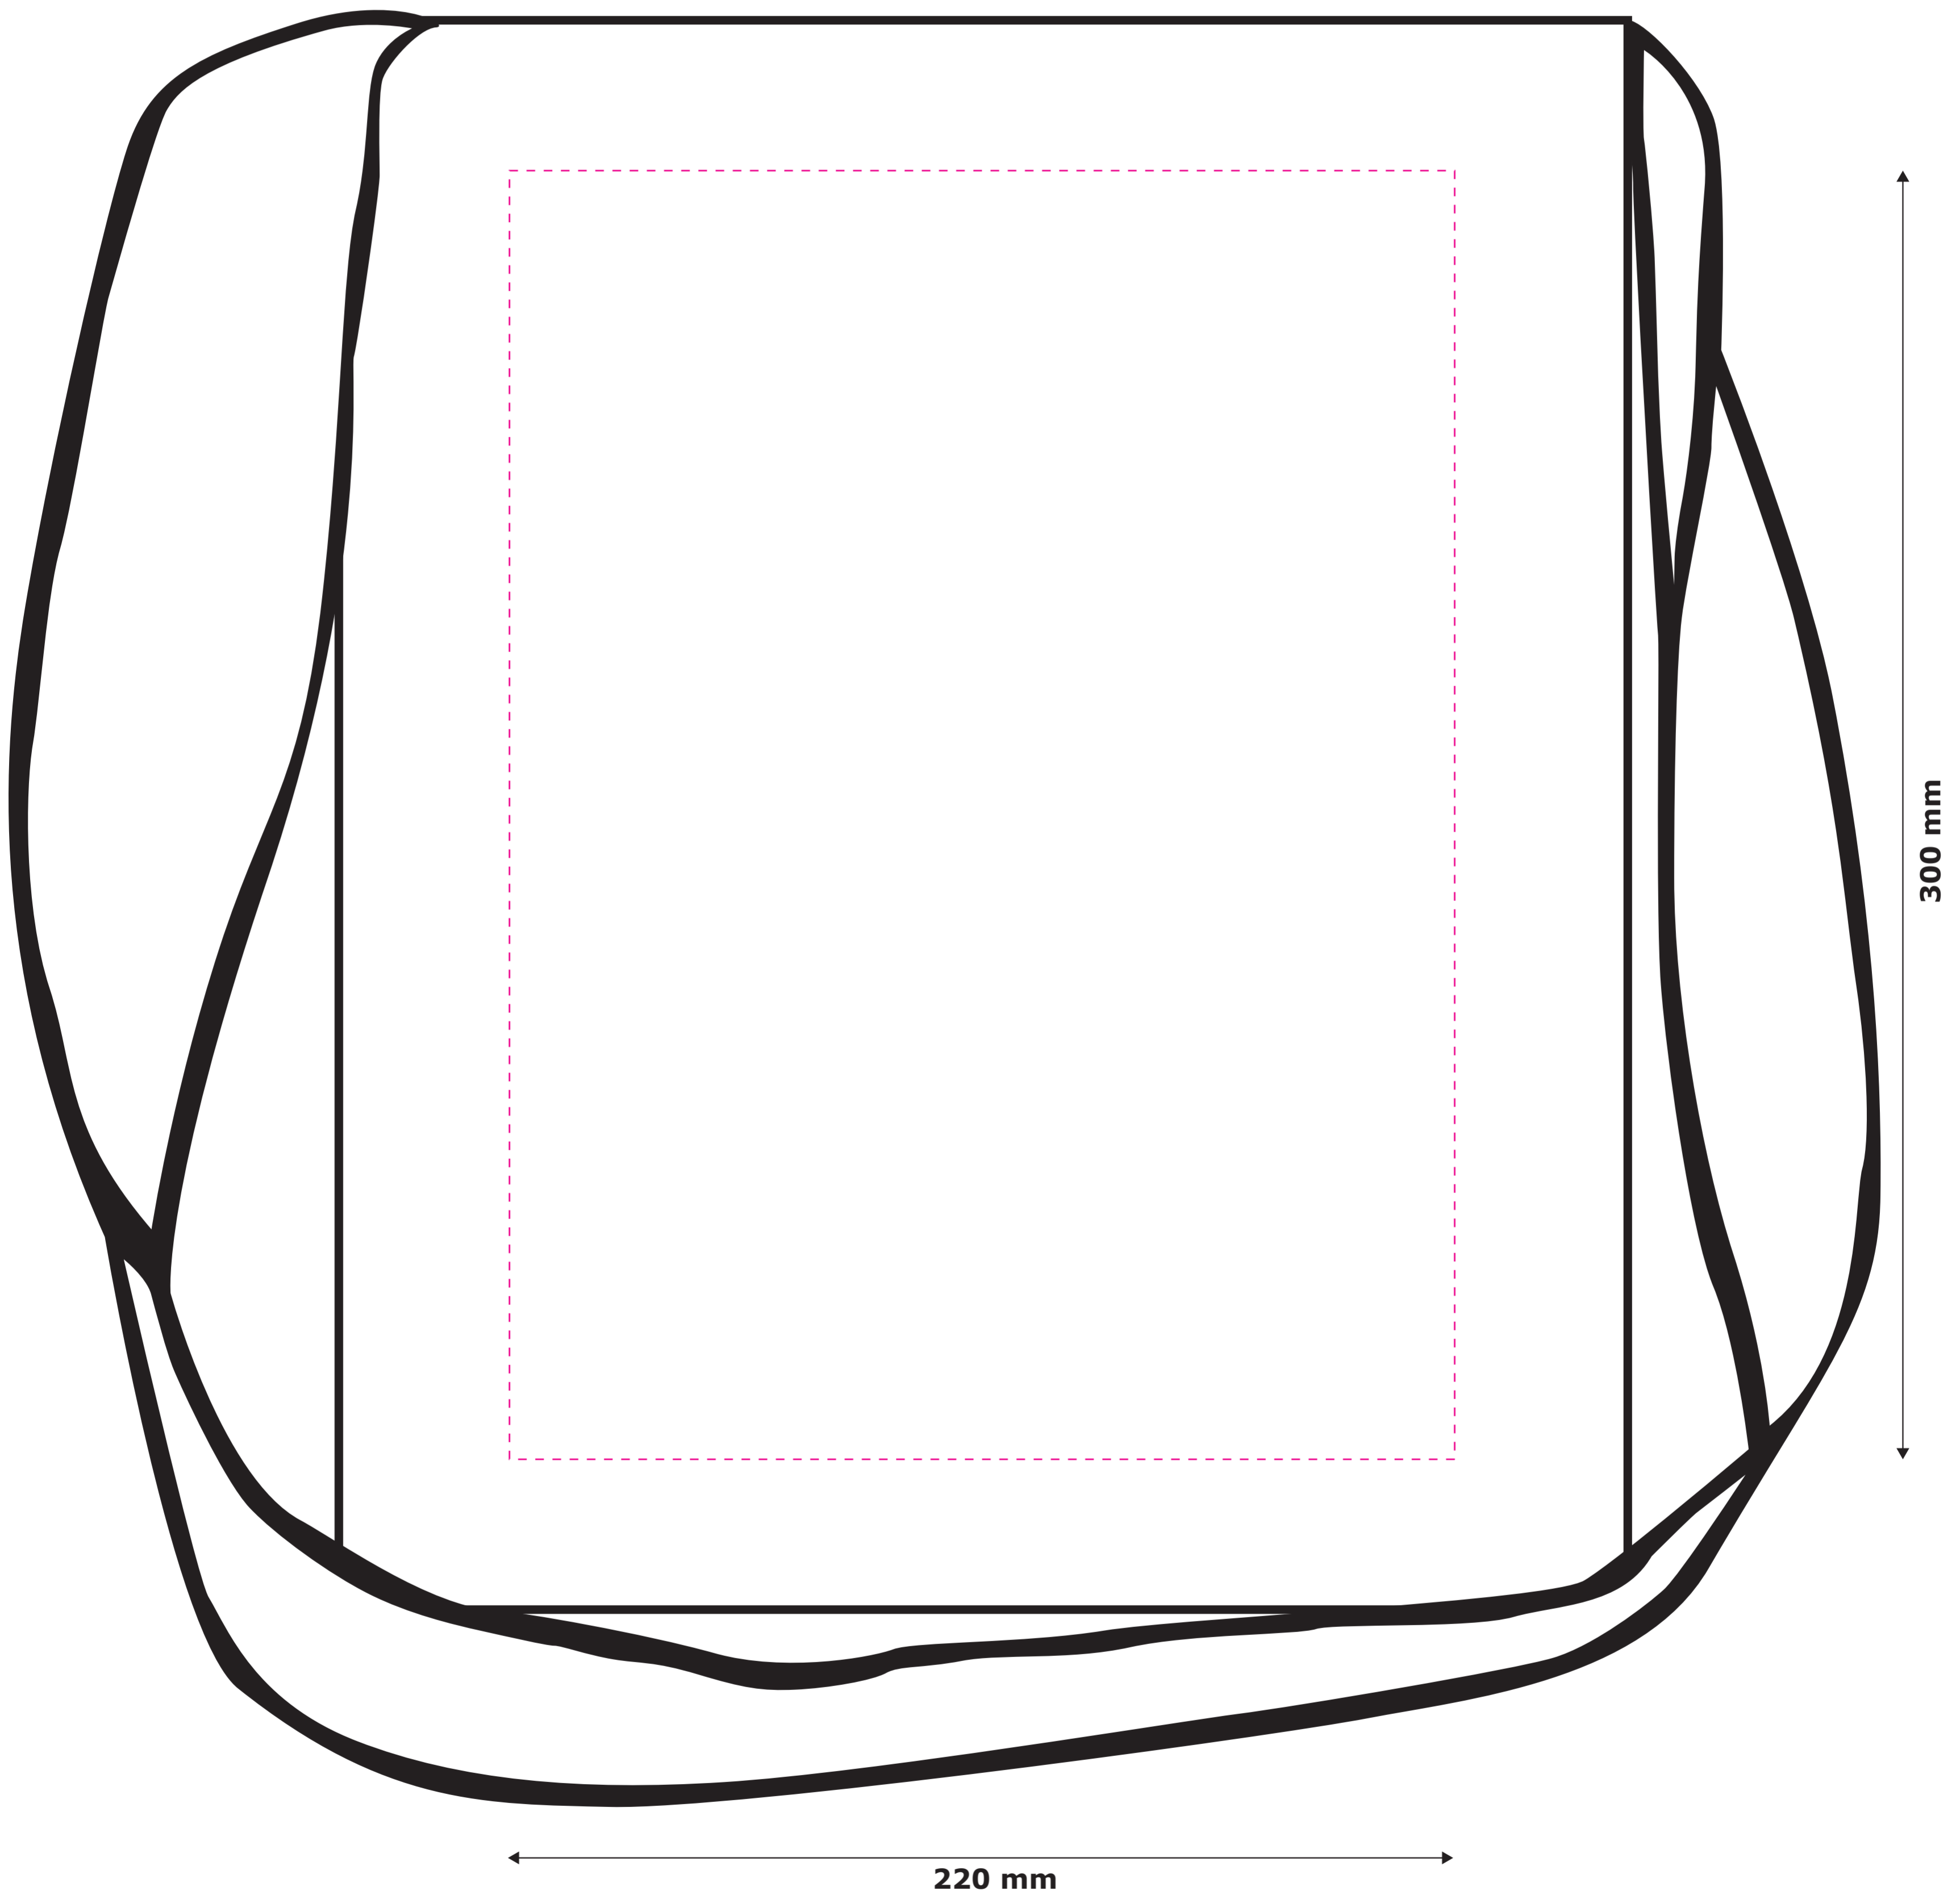

Order-No.:	00000
Model-No.:	78
Color-No.:	—
Size:	30 x 37 x 8 cm
Printside:	Front
Printarea:	22 x 30 cm
Printcolours:	<ul style="list-style-type: none"> ■ Colour ■ Colour ■ Colour ■ Colour ■ Colour ■ Colour

----- Max. Printarea

Size: 30 x 37 x 8 cm
Material: OEKO-TEX Non-Woven (80 gm²)
Shoulder strap: ca. 8 x 120 cm
Printing: max. 6 colours screen-print

Note: Please note, this template is a constructive illustration only and thus is NO colour-proof. Based on different fabrics, slight deviations in colour are inevitable. The dotted outline in magenta indicates the maximum print size and is not flexible in its position, thus overhanging objects shall NOT be cropped.

78 BRISTOL
Non-Woven

NW

cm / size
30 x 37 x 8

120 x 8

A+D

00

51

20/70

21/70

30/61

42/61

50/70

60/70

70