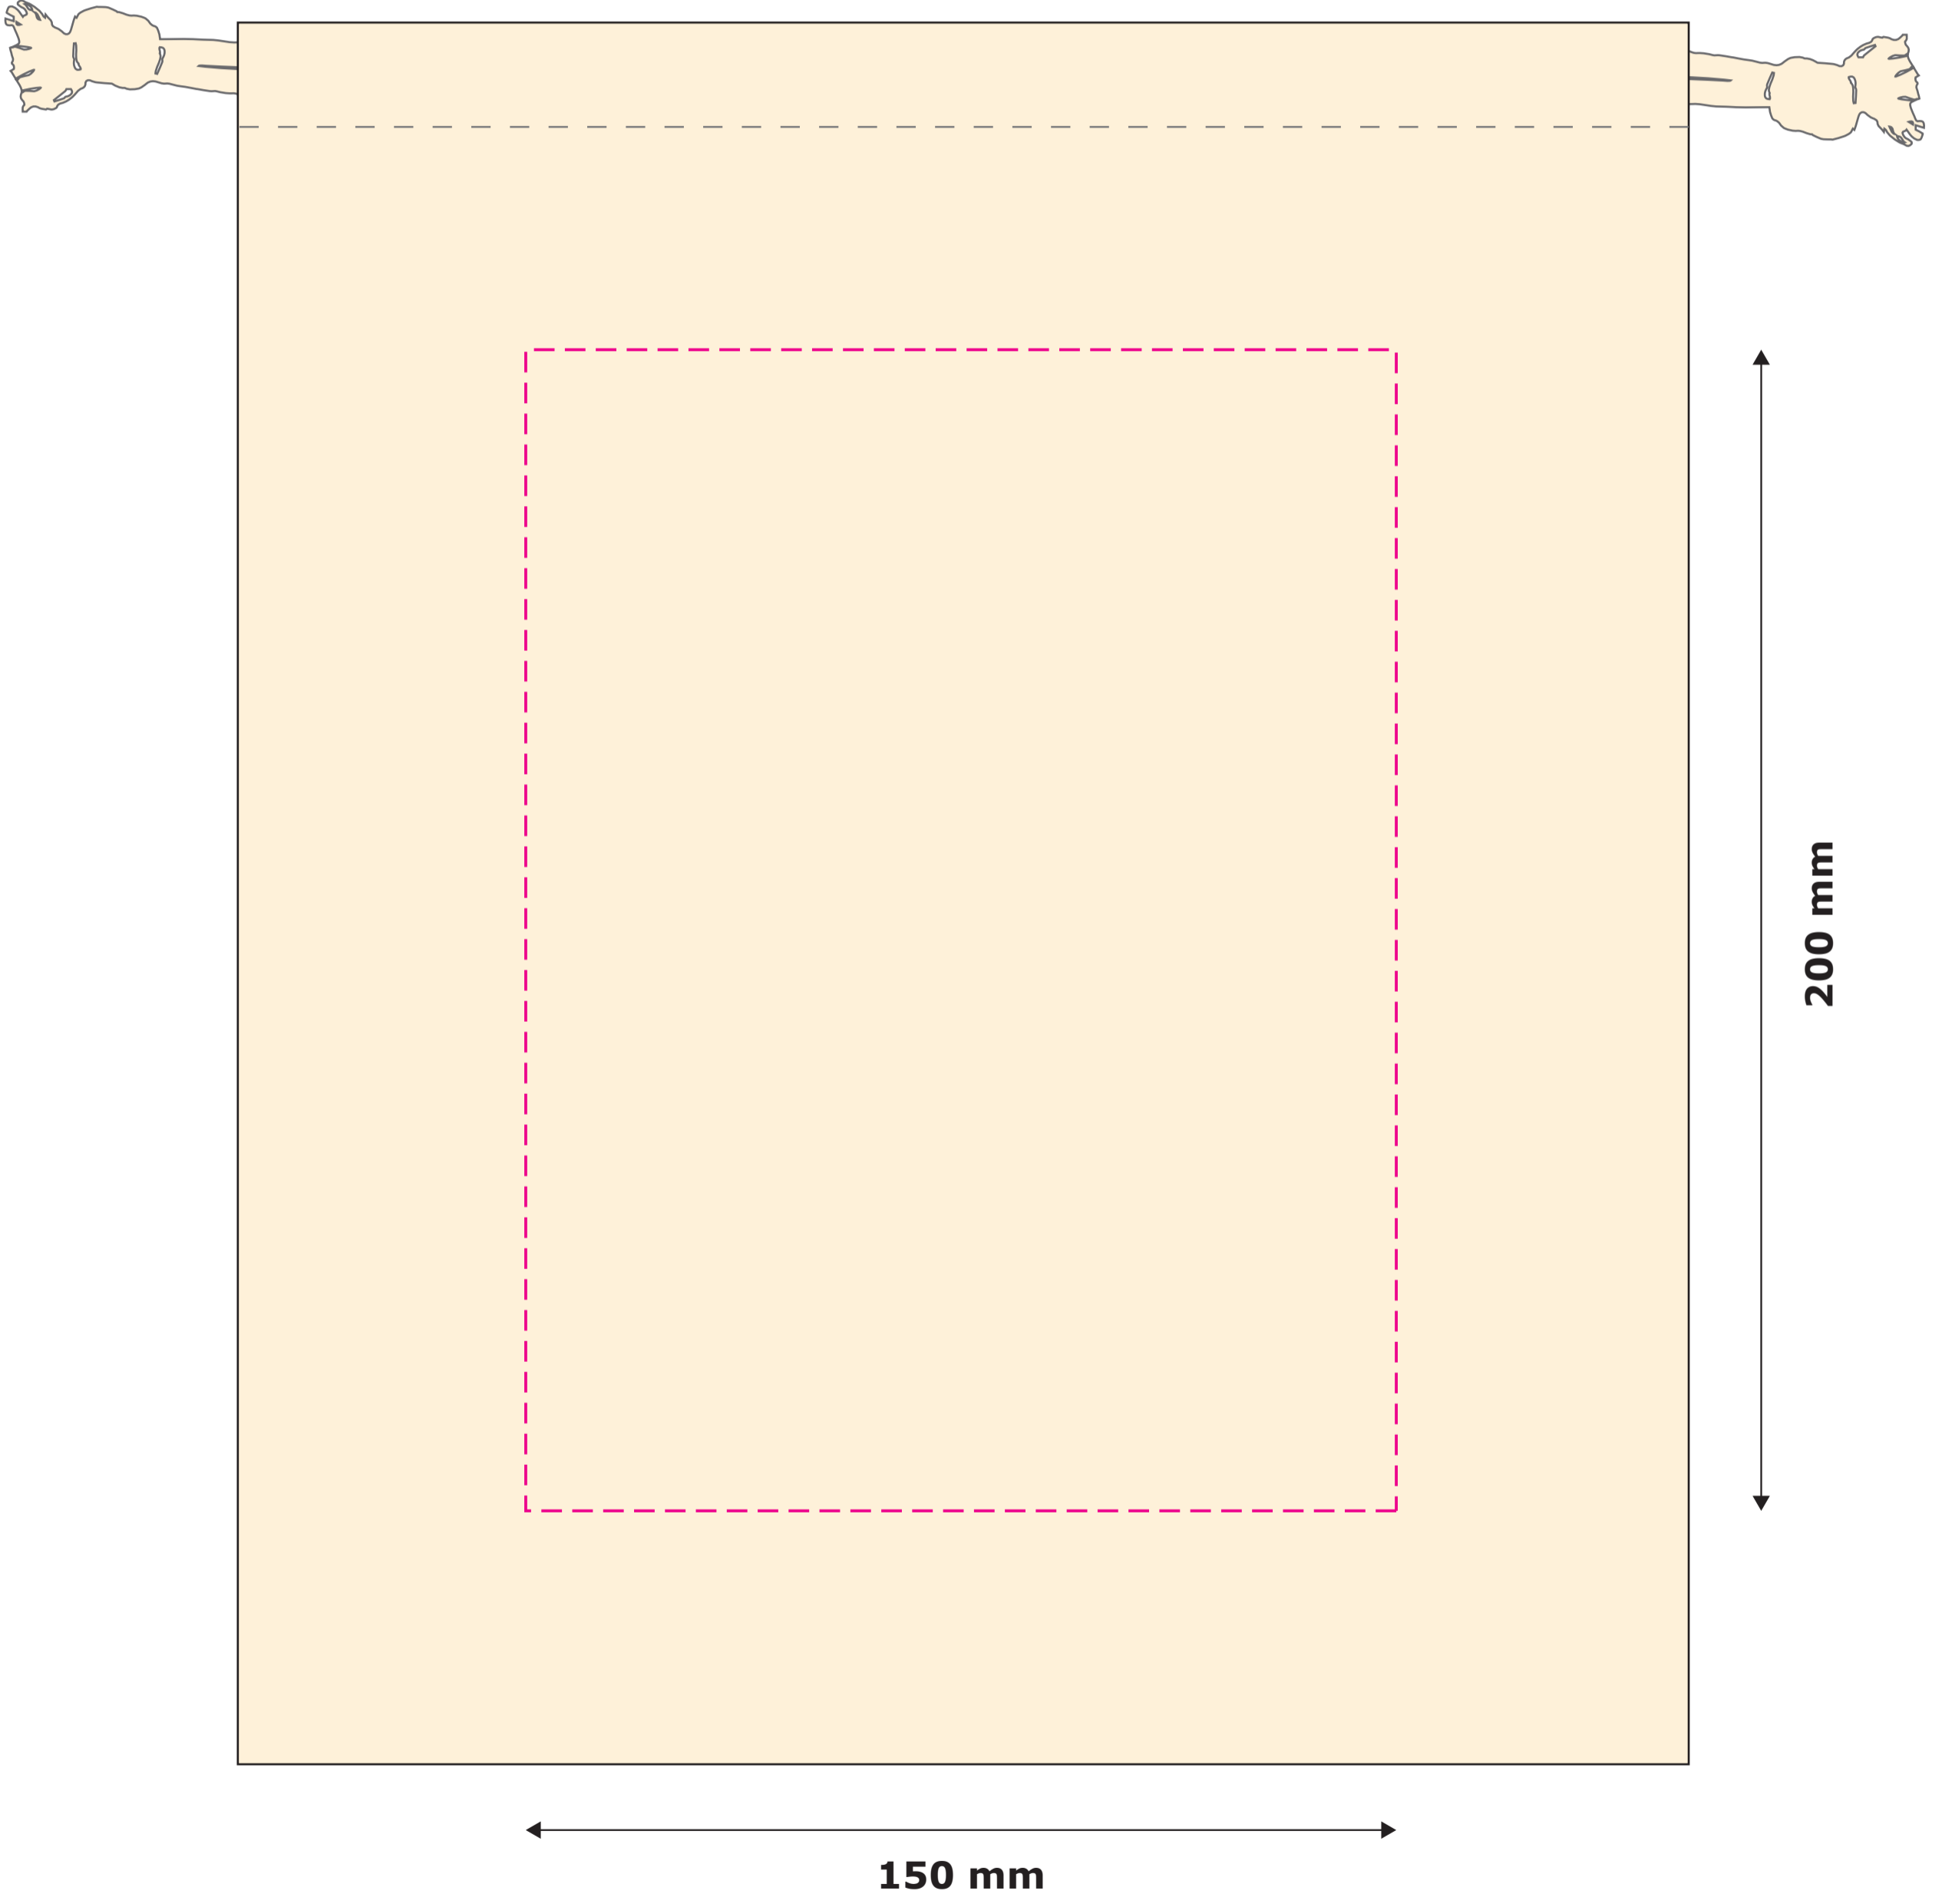

Order-No.:	00000
Model-No.:	43
Color-No.:	10
Size:	25 x 30 cm
Printside:	Front
Printarea:	17 x 20 cm
Printcolours:	<ul style="list-style-type: none"> ■ Print colour 1 ■ Print colour 2 ■ Print colour 3 ■ Print colour 4 ■ Print colour 5 ■ Print colour 6

----- Max. Printarea

Size:	25 x 30 cm
Material:	100% OEKO-TEX Cotton (140 gm ²)
Handles:	Draw string
Printing:	max. 6 colours screen-print

Note:
Please note, this template is a constructive illustration only and thus is NO colour-proof. Based on different fabrics, slight deviations in colour are inevitable. The dotted outline in magenta indicates the maximum print size and is not flexible in its position, thus overhanging objects shall NOT be cropped.